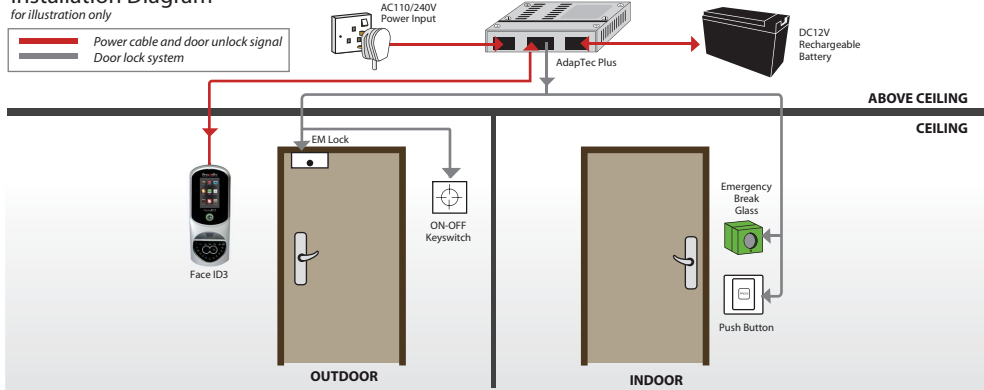

Packaging

Dimension (mm) : 245(L) x 90(W) x 225(H)
Weight : 1.3kg

LAYOUT PLAN

System Communication

for illustration only

Installation Diagram

for illustration only

SPECIFICATIONS

MODEL	Face ID 3
SURFACE FINISHING	Acrylonitrile butadiene styrene (ABS) & acrylic
TYPE OF SCANNER	High resolution infrared camera & RFID antenna
MICROPROCESSOR	800 MHz
MEMORY	256 MB flash memory & 128 MB SDRAM
ALGORITHM	Face BioBridge VX 8.0
PRODUCT DIMENSION (L X W X H), mm	86 x 62 x 218
STORAGE	
• Face templates	400
• Cards	10000
• Transactions	100000
ENROLLMENT & VERIFICATION	
• Methods	Face (1:1, 1:N), card or password
• Verification time (sec)	< 2
• Face	FAR < 0.01%, FRR < 0.1%
CARD TECHNOLOGY	
• RFID: 64-bit, 125kHz	Yes
• MIFARE: MF1S50/S70, 13.56MHz	Made to order
• HID: HID 1325, 26-bit, 125kHz	Made to order
COMMUNICATIONS	
• Method	TCP/IP, RS232, RS485, USB disk (Optional WIFI)
• Baud rates	9600, 19200, 38400, 57600, 115200
• Wiegand	26-bit input and output
OPERATING ENVIRONMENT	
• Temperature (°C)	0 ~ 45
• Humidity (%)	20 ~ 80
• Power input	DC12V 3A
TIME ATTENDANCE	
• Siren	Built-in and external
• Work codes	Yes
• Fast transaction checking	Yes
• Receipt printing	Yes (via RS232)
MULTIMEDIA	
• Greeting voice	Yes
• Display	3.0" 65K color TFT touch screen panel
• Photo-ID	Yes
• Day light saving timer	Yes
ACCESS CONTROL	
• EM lock driving output	DC 12V / relay output
• Alarm output	NO only
• Antipassback	Yes
VOICE / DISPLAY LANGUAGE (TERMINAL)	English (Standard), Arabic, Indonesian, Chinese (Traditional), Chinese (Simplified), Cantonese, Vietnamese, Japanese, Spanish, Portuguese (Portugal), Turkish. Other languages are available upon request.