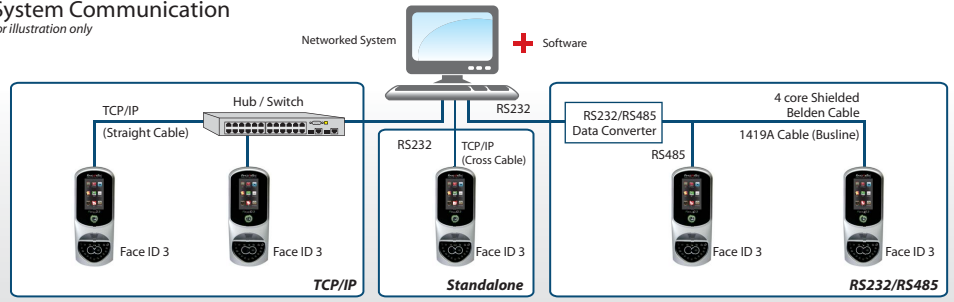

LAYOUT PLAN

System Communication

for illustration only