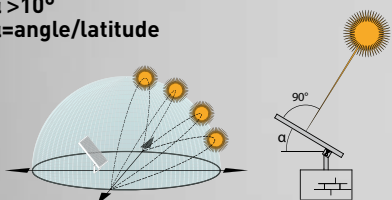

## ECOSOL® PANEL

A 10W solar panel (dim. 355 x 290 x 30 mm) provided with brackets for mounting onto a wall or post (optional).

$\alpha > 10^\circ$   
 $\alpha = \text{angle/latitude}$

Cities	$\alpha$
Paris	48°
Brussels	50°
London	51°
Washington	46°
Milan	45°
Rome	41°
Madrid	40°
Amsterdam	52°
Berlin	52°

# TECHNICAL FEATURES

ECOSOL® BOX	
Power	24 V
Peak current	10 A
Nom. battery capacity	7.2 Ah
Degree of protection	IP55
Operating temperature	-20°C +50°C
Battery	2 - 12 V 7.2 A batteries
Weight	6 kg
Dimensions	h318 x w219 x d119 mm
Panel maximum power	35 Wp
Rolling code receiver	frequency 433.92 MHz
Standby mode	0.15 W
Number of combinations	4 billion
Number of transmitters	63
Usable transmitter types:	 ((ER-Ready))
All ROLLING CODE transmitters compatible with	