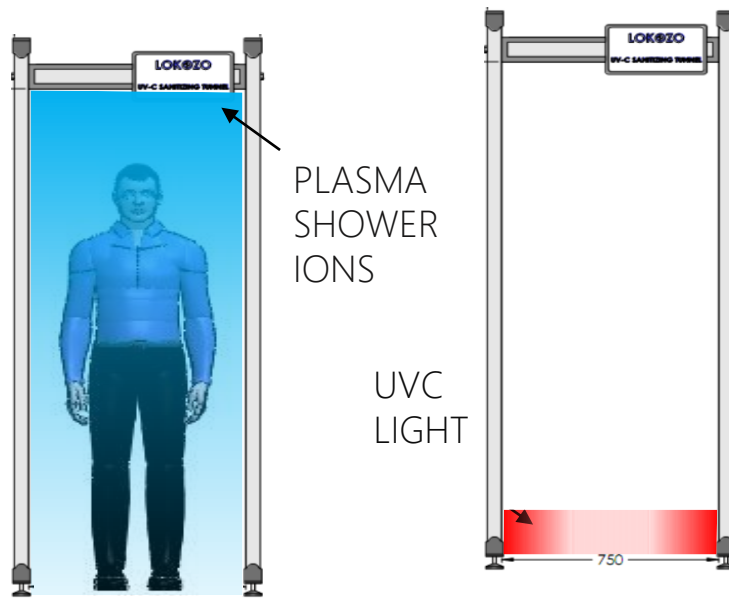

CGATE

PLASMA SHOWER

CORONA KILLER

CGATE

CORONA KILLER DISINFECTION WALK THROUGH TUNNEL

ADVANTAGE OF LOKOZO DISINFECTION WALK THROUGH TUNNEL

- CGATE disinfection is a physical process, not a chemical one.
- After a person leaves the CGATE and before another person enters the CGATE , the chamber is sterilized with UV radiation so that the next person is safe.
- Automatic contact less Human body Temperature measurement (Optional)
- Unlike harsh chemicals that are sometimes used in cleaning and sanitization products, CGATE is environmentally friendly.
- Sanitize Full Body By plasma SHOWER ions
- In the below link, a scientific analysis was conducted by Prof. Dr. Jhon. Oxford in the year 2019 on the ionized Air in a virology lab.
- No Chemical Spray
- No Maintenance
- No Health Hazards
- Fully Automatic
- Two Years System Warranty