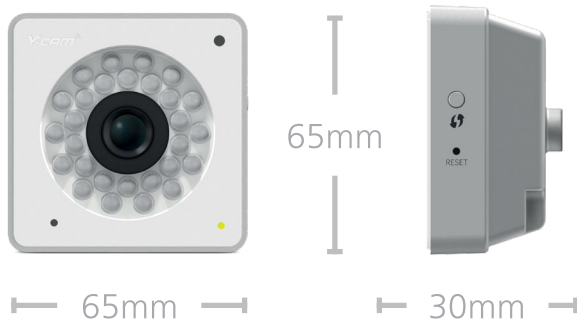

Range specifications

Y-cam Cube

Y-cam Cube (Black):	YCB005
Y-cam Cube (White):	YCW005
Type:	VGA
Image device:	1/4" CMOS
Pixels:	310,000
Image resolutions:	640x480 (VGA), 320x240 (QVGA), 160x120 (QQVGA)

Y-cam Cube HD 720

Y-cam Cube HD 720 (Black):	YCBHD5
Y-cam Cube HD 720 (White):	YCWHHD5
Type:	High Definition 720p
Image device:	1/4" CMOS, 1 Megapixel
Pixels:	921,600
Image resolutions:	1280x720 (HD720p), 768x432, 512x288, 256x144, 176x144

Y-cam Cube HD 1080

Y-cam Cube HD 1080 (Black):	YCBHD6
Y-cam Cube HD 1080 (White):	YCWHHD6
Type:	High Definition 1080p
Image device:	1/2.7" CMOS, 2 Megapixels
Pixels:	2,073,600
Image resolutions:	1920x1080 (HD1080p), 1280x720 (HD720p), 768x432, 512x288, 256x144, 176x144

What's in the box